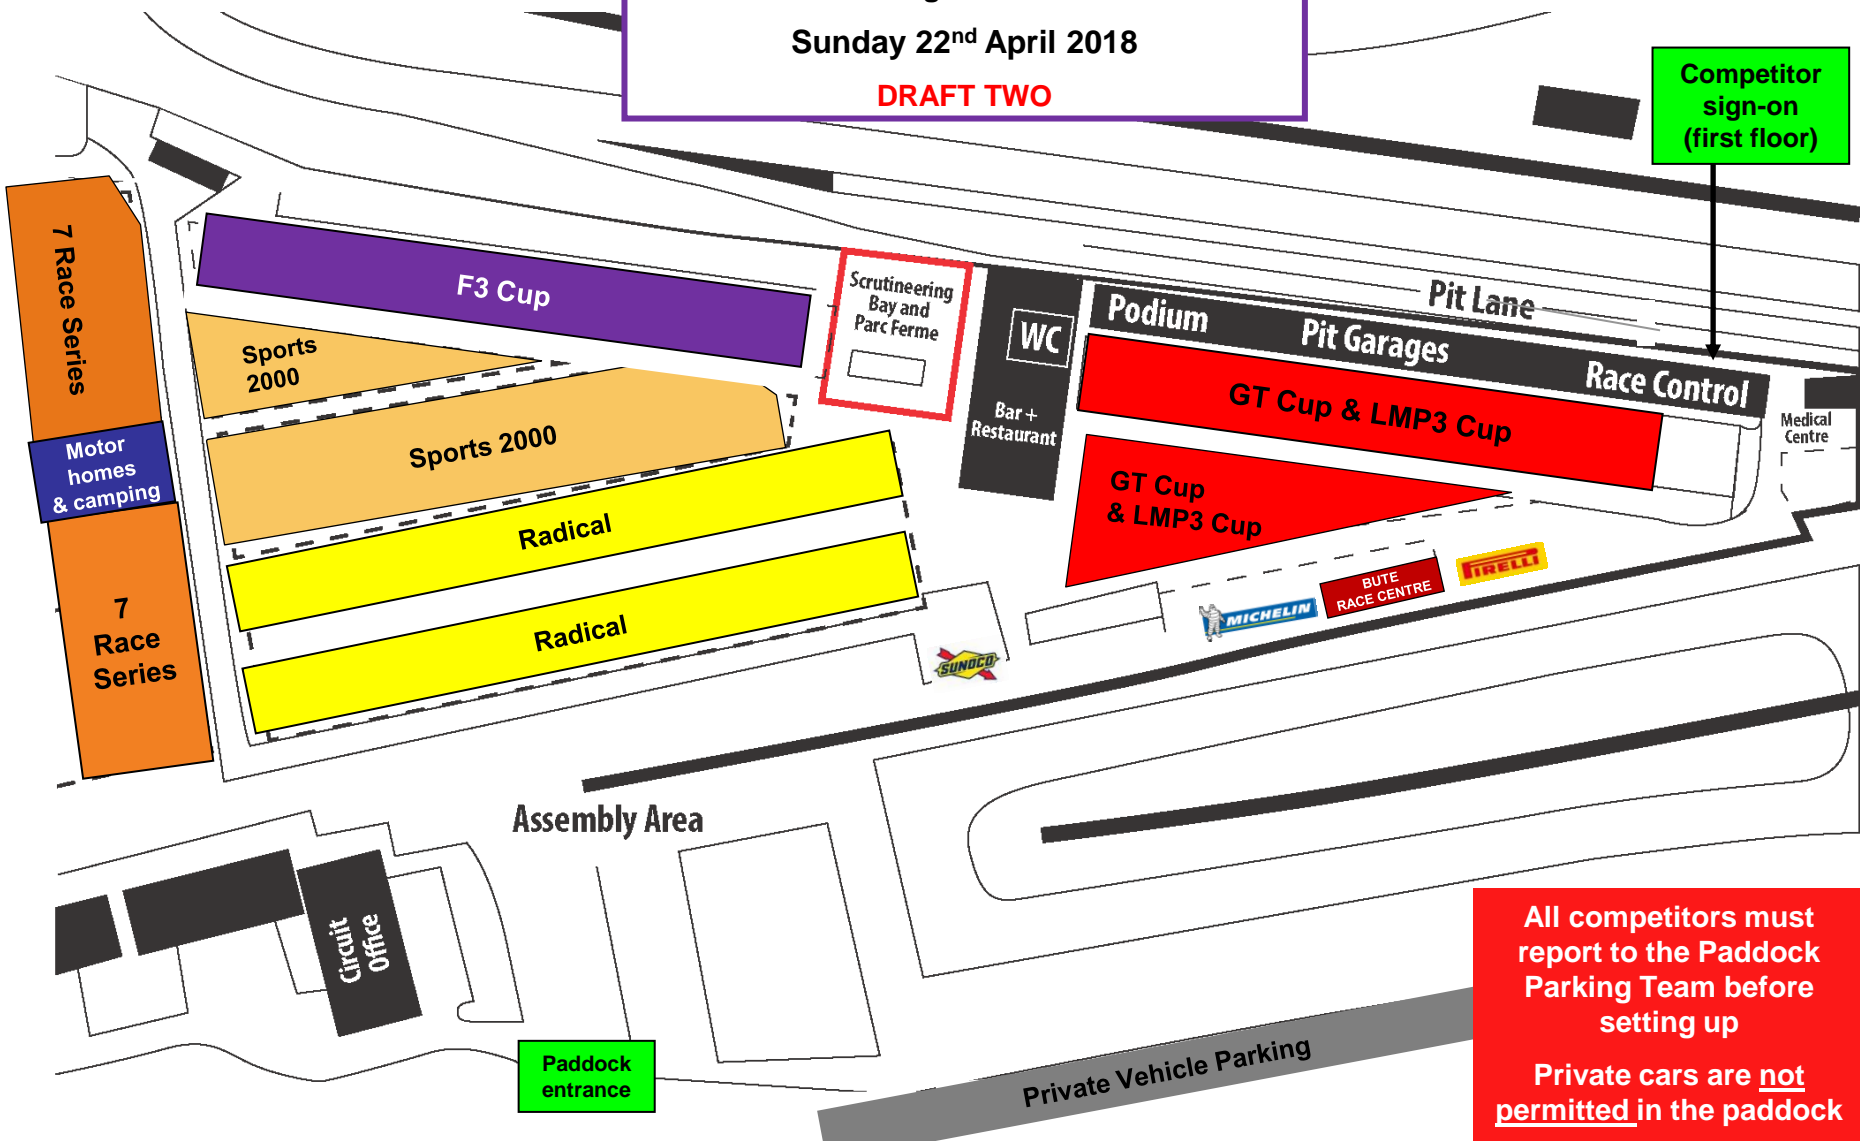

MSVR Donington Park National

Saturday 21<sup>st</sup> April 2018

DRAFT TWO

Competitor sign-on (first floor)

All competitors must report to the Paddock Parking Team before setting up

Private cars are not permitted in the paddock

MSVR Donington Park National

Sunday 22<sup>nd</sup> April 2018

DRAFT TWO

Competitor sign-on (first floor)

All competitors must report to the Paddock Parking Team before setting up

Private cars are not permitted in the paddock