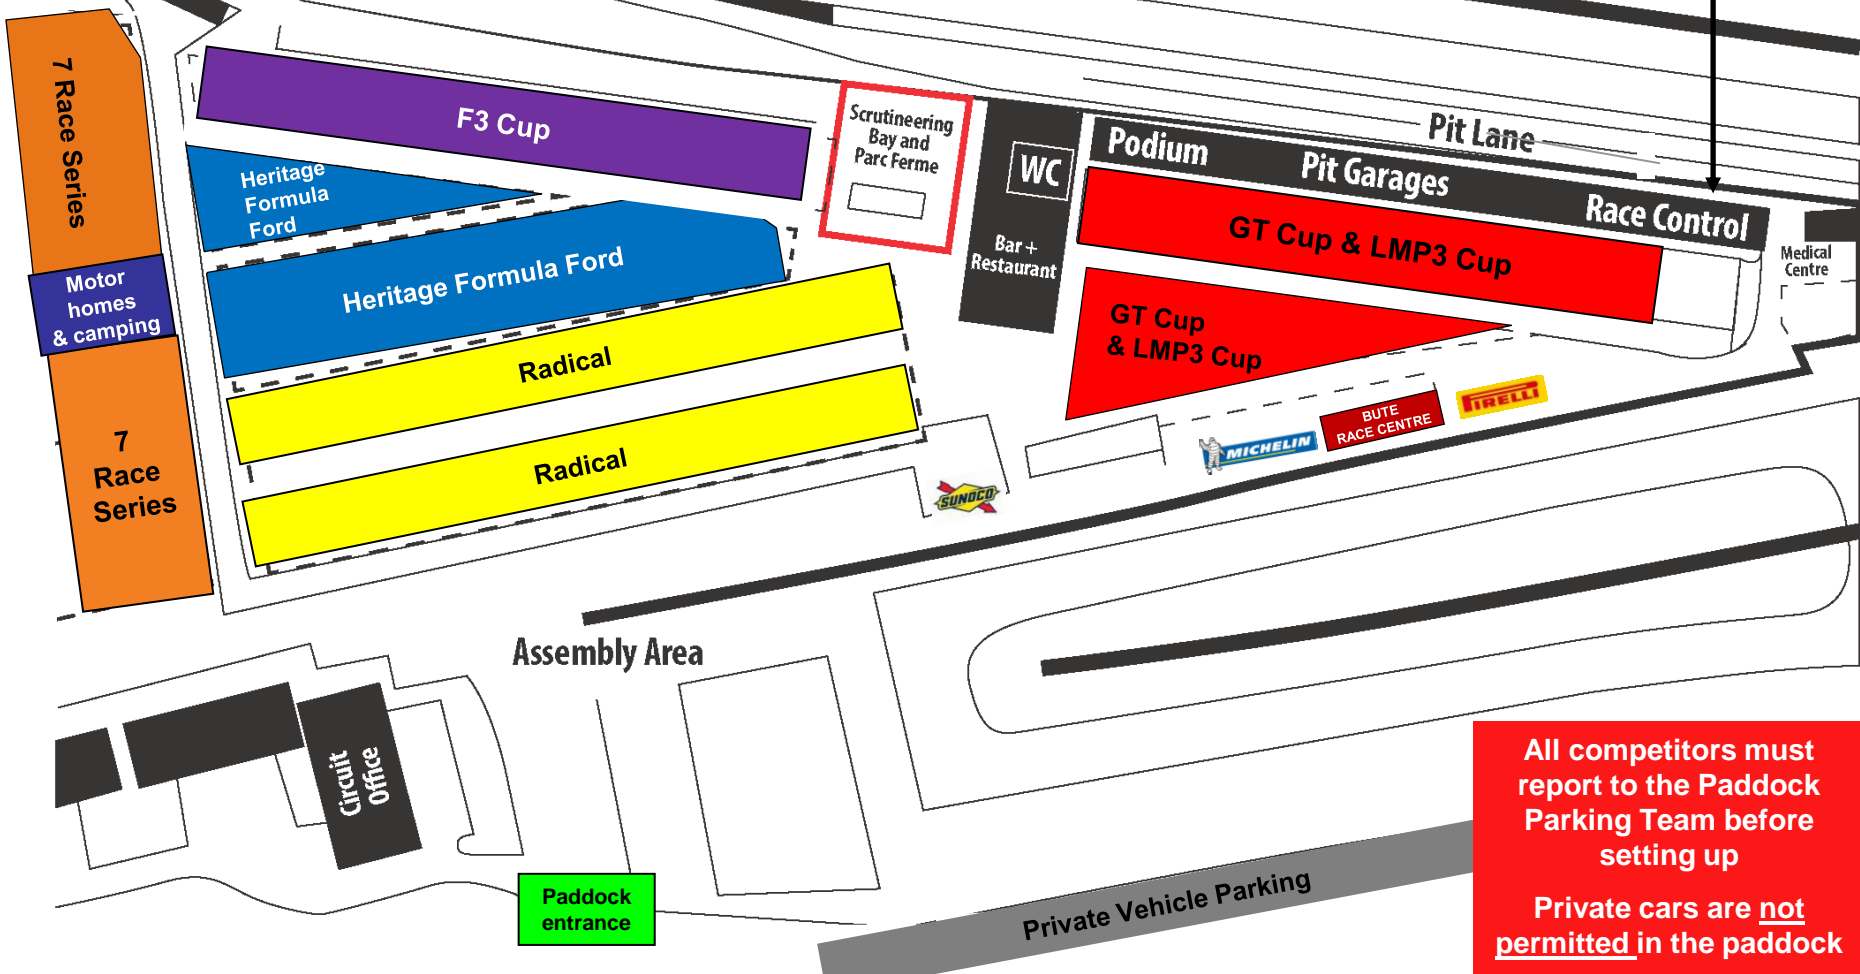

MSVR Donington Park National

Saturday 21<sup>st</sup> April 2018

DRAFT TWO

Competitor sign-on (first floor)

All competitors must report to the Paddock Parking Team before setting up

Private cars are not permitted in the paddock

MSVR Donington Park National

Sunday 22<sup>nd</sup> April 2018

DRAFT TWO

Competitor sign-on (first floor)

All competitors must report to the Paddock Parking Team before setting up

Private cars are not permitted in the paddock